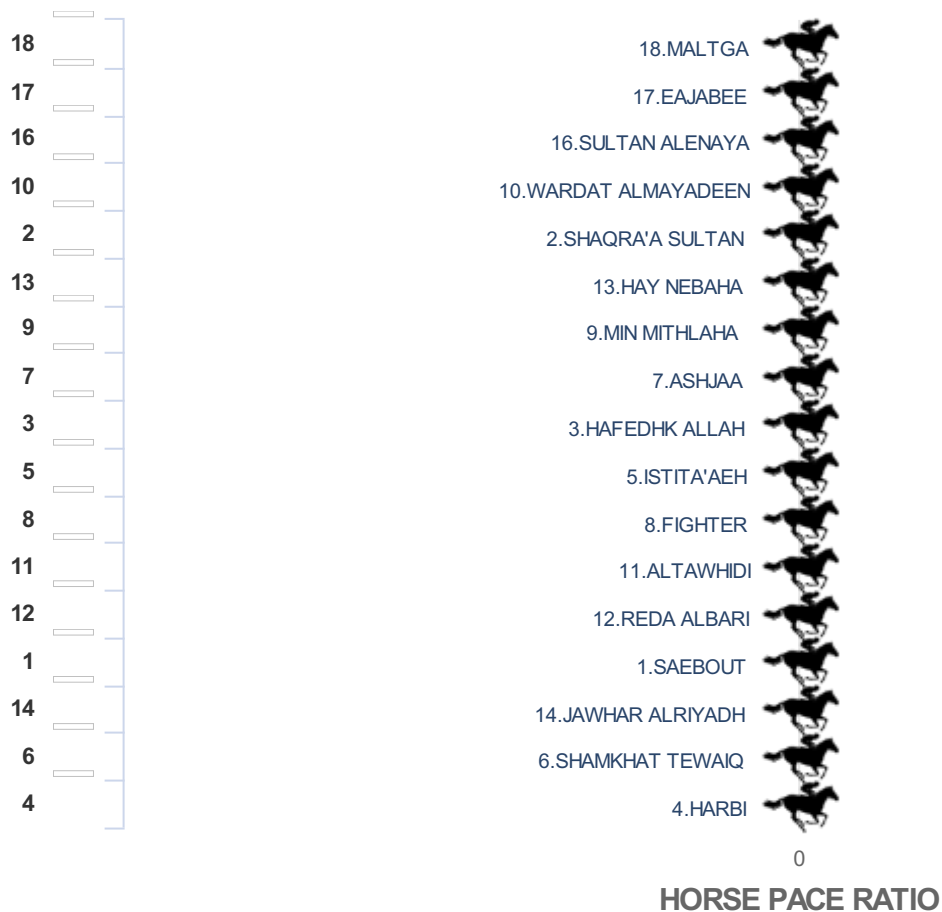

SPEEDMAP: PREDICTED SETTLING POSITIONS AFTER START

3

22:10

International Jockeys Challenge R2 (0-95) Presented by Boutique Group

1st : SAR 2 200,000 ر.س. 2nd : SAR 3 80,000 ر.س. 3rd : SAR 4 60,000 ر.س. 4th : SAR 5 40,000 ر.س. 5th : SAR 20,000 ر.س.

SAR 400,000 ر.س.
DIRT 1400m

Tab	Form	Horse	Crs	PM 12m	A	Wt	BP	Jockey	Trainer	JT	Dist
1	12415	FALAH ZAIN	2-2-10	$44,000	4	61.0	2	M VELON	A ALSIDRANI	0-0-0	3-1-4
2	x1234	KARIMI	3-2-7	$24,813	4	59.0	3	SAFFIE OSBORNE	A ALSHAIA	0-0-0	0-1-5
3	29221	ABLEEKH	2-7-16	$35,292	4	56.5	8	ANGELA JONES	M ALMESHRAFI	0-0-0	1-1-2
4	39x74	ESTATHAAR	0-0-2	$5,250	4	56.5	14	M BARZALONA	W ALSHAMMARI	0-0-0	0-1-1
5	32716	SSAHAFI	2-4-11	$12,893	4	56.5	13	FLAVIEN PRAT	A ALMUTEB	0-0-0	1-0-1
6	32138	AELA MAHLEK	3-6-12	$35,464	4	55.0	5	F BOYCE	F SAAD	0-0-0	1-1-3
7	0x7x0	HATHA ALKALAM	2-0-6	$0	4	55.0	12	BILLY LOUGHNANE	S ALHARABI	0-0-0	0-0-0
8	25412	MUMTERAH	3-6-13	$18,306	4	55.0	1	DYLAN BROWNE	S ALHARABI	0-0-0	1-3-4
9	15170	OKHT SAHAM	3-2-10	$13,917	4	55.0	10	F VALLE-SKAR	N ALSUBAIE	0-0-0	0-1-1
10	x6711	ABEYAH	2-0-5	$21,000	4	55.0	7	N BALTROMEI	B RIZAIQ	0-0-0	2-0-5
11	x5117	MAKTHORH	4-0-9	$14,278	4	55.0	9	M ALDAHAM	F SAAD	0-6-14	0-1-3
12	31710	SIMEEHAAN	2-2-9	$13,792	4	55.0	6	HOLLIE DOYLE	A ABDULWAHED	0-0-0	2-1-4
13	x7054	MESAMIYAH	3-3-13	$20,143	4	55.0	4	K TOSAKI	F MISLAT	0-0-0	1-2-5
14	03510	MOTASHA'AEB	3-5-13	$8,084	4	55.0	11	L MORALES	F MISLAT	1-0-6	2-2-8
15	483x1	NAHAR ALSHADAID	1-1-4	$150,000	4	55.0	15		M ALZAMANAN		0-0-0
16	28209	MIDHASS	1-4-12	$9,696	4	55.0	16		F ALDAHASI		0-1-2
17	10210	NIDL P	2-1-9	$10,417	4	55.0	17		A ALAMRI		0-1-3
18	10354	SHOQAB	2-3-11	$10,243	4	55.0	18		S ALHARABI		0-2-4