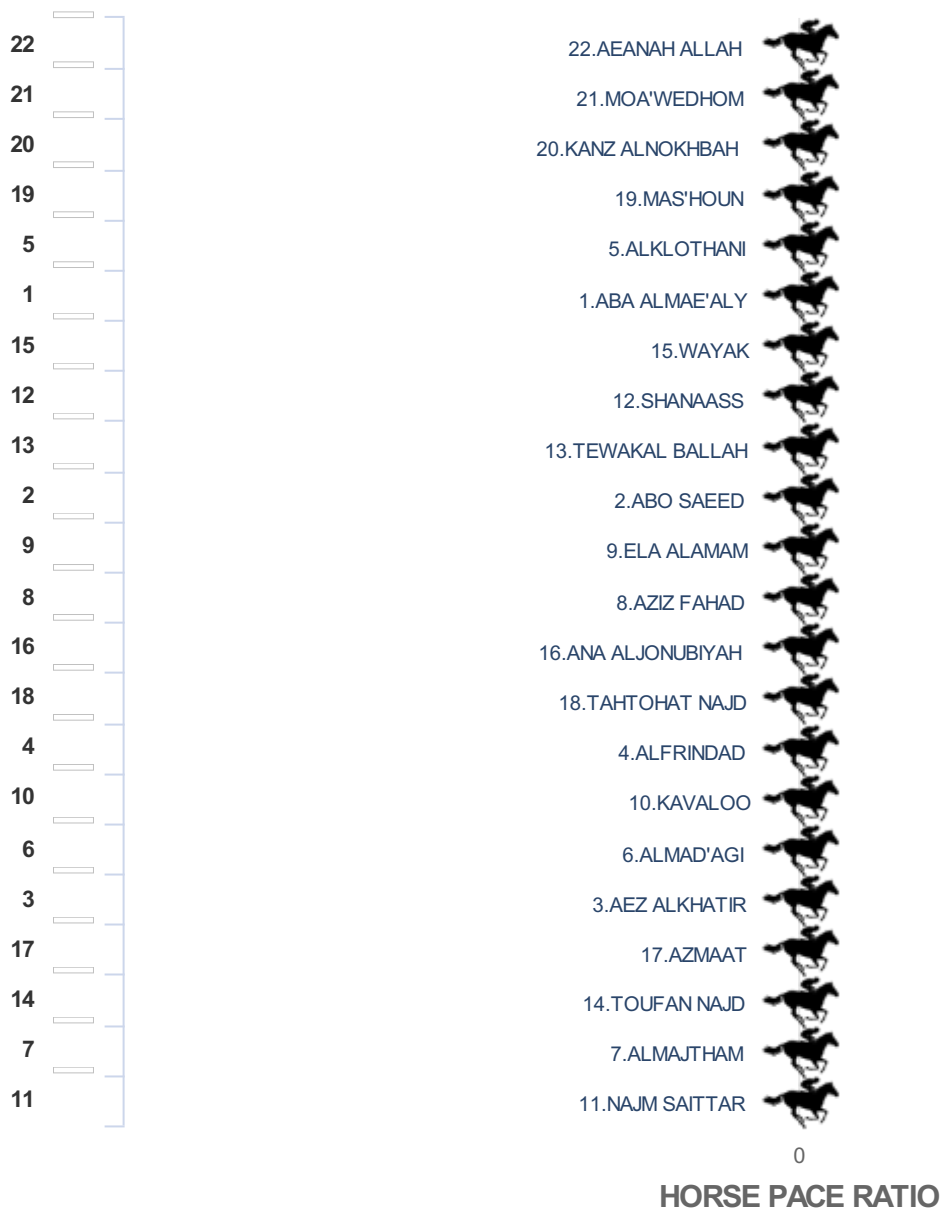

SPEEDMAP: PREDICTED SETTLING POSITIONS AFTER START

5

23:20

International Jockeys Challenge R3 (0-100) Presented by J event

1st : SAR 2 200,000 ر.س , 2nd : SAR 3 80,000 ر.س , 3rd : SAR 4 60,000 ر.س , 4th : SAR 5 40,000 ر.س , 5th : SAR 20,000 ر.س

SAR 400,000 ر.س
TURF 1200m

Tab	Form	Horse	Crs	PM 12m	A	Wt	BP	Jockey	Trainer	JT	Dist
1	184x4	FEARNOT	0-0-1	$36,412	4	61.0	6	BILLY LOUGHNANE	S ALHARABI	0-0-0	0-0-0
2	6x563	MEDD'HAA	0-1-3	$8,458	5	61.0	7	L MORALES	B RIZAIQ	2-2-20	0-0-0
3	x2921	SHANKO	2-3-8	$23,600	7	61.0	2	M VELON	M ALHIRABI	0-0-0	2-6-22
4	21203	UNCLE	0-0-2	$38,400	6	60.5	14	DYLAN BROWNE MCMONAGLE	A ALSIDRANI	0-0-0	0-2-4
5	12172	HAJES	0-1-1	$14,333	4	60.0	3	F VALLE-SKAR	F SAAD	0-0-0	1-0-4
6	7x311	PRAETORIAN	2-0-2	$22,350	4	60.0	1	M BARZALONA	A ABDULWAHED	0-0-0	2-4-7
7	x0100	INHIMR	0-1-1	$15,000	6	59.5	9	K TOSAKI	A ALSHAIBANI	0-0-0	5-5-17
8	22x09	ANTELOPE CANYON	0-0-1	$0	4	59.0	8	HOLLIE DOYLE	S B JALAL	0-0-0	1-0-2
9	51422	SHAYEKH	0-3-3	$17,639	5	59.0	10	N BALTROMEI	A ALSIDRANI	0-0-0	0-7-13
10	26132	SNAFIYA	0-1-3	$44,675	5	57.5	11	FLAVIEN PRAT	A ALSIDRANI	0-0-0	6-8-18
11	36100	YUAFIQUK ALLAH	1-2-7	$8,800	5	57.5	13	F BOYCE	M ALMULAWAH	0-0-0	1-1-5
12	x1167	MAE'ALEEYAH	0-0-1	$25,625	4	57.0	12	ANGELA JONES	A ALSAIF	0-0-0	0-1-2
13	45567	MY MAP	0-0-2	$6,600	6	56.5	5	M ALDAHAM	S FAHAD	0-0-0	4-0-8
14	04250	VULTAR	0-1-4	$7,700	6	56.5	4	SAFFIE OSBORNE	S ALHARABI	0-0-0	0-2-3
15	x4250	MALYAN	2-0-6	$7,792	5	56.5	15		A ALSIDRANI		1-2-6
16	32516	ASADNA	1-1-2	$13,225	5	56.0	16		A ALSIDRANI		2-6-17
17	34145	AL ARBED	1-0-4	$22,011	6	55.0	17		N ALDAIHANI		1-5-15
18	0x480	RAAED	2-1-8	$2,000	9	55.0	18		H ALRASHEED		1-1-8