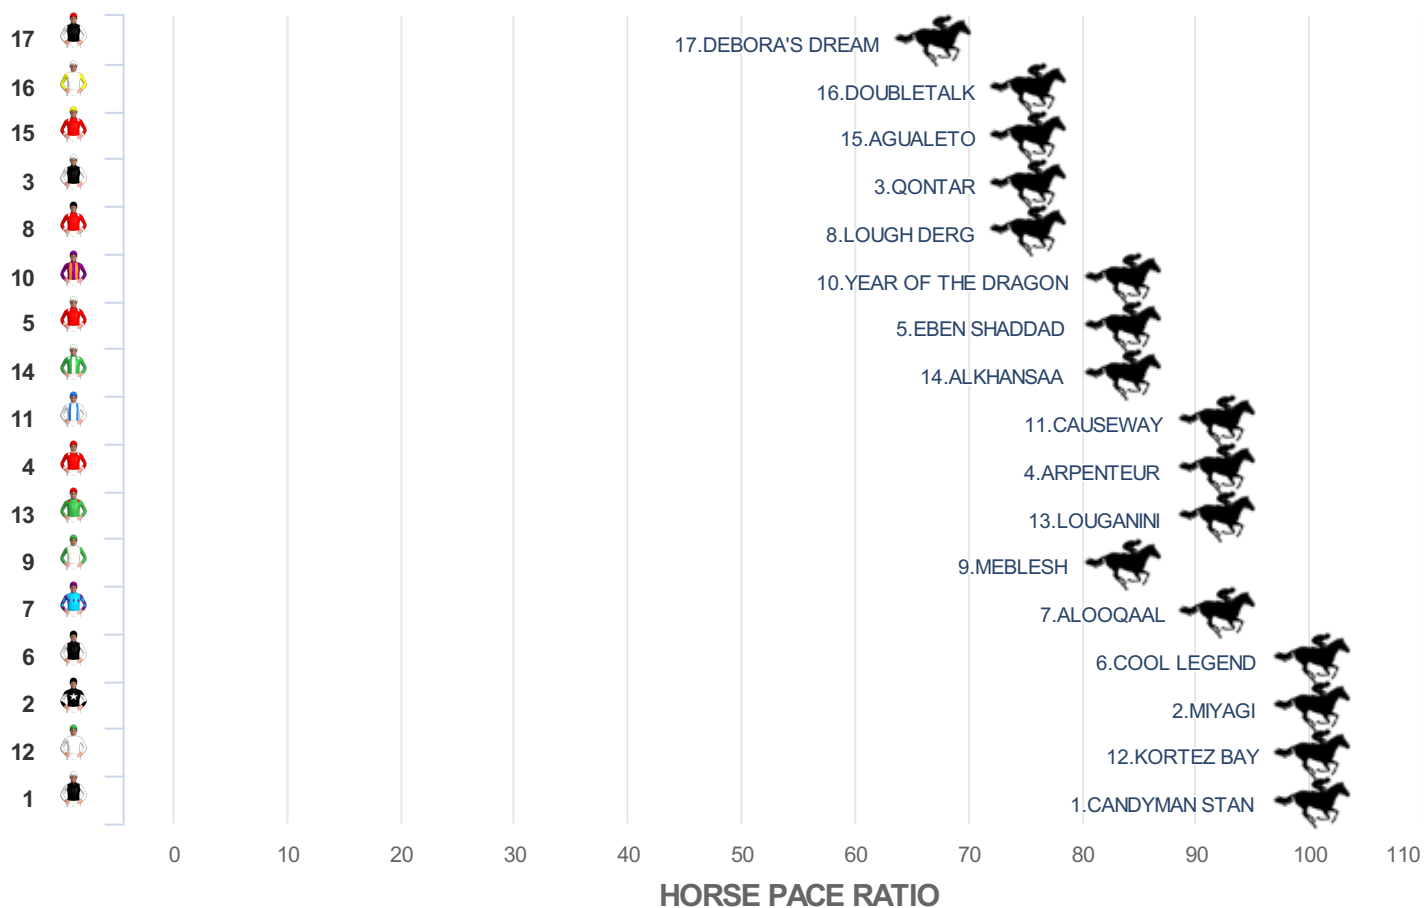

SPEEDMAP: PREDICTED SETTLING POSITIONS AFTER START

7

00:30

Saudi International Handicap 90-110 Presented by LUCID

1st : SAR 2 300,000 ر.س 2nd : SAR 3 100,000 ر.س 3rd : SAR 4 50,000 ر.س 4th : SAR 5 25,000 ر.س 5th : SAR 6 15,000 ر.س 6th : SAR 10,000 ر.س

SAR 500,000 ر.س
TURF 2100m

Tab	Form	Horse	Crs	PM 12m	A	Wt	BP	Jockey	Trainer	JT	Dist
1	71x11	SOVEREIGN SPIRIT	0-0-1	$232,856	6	62.0	6	CONNOR BEASLEY	J RAMADHAN	3-9-33	0-0-2
2	3x536	SUPERCOOLED	0-0-0	$19,989	5	59.5	9	C DEMURO	A MEUILLE	0-0-0	2-0-3
3	5x125	TAWAAREQ	0-0-0	$23,589	8	59.0	5	SLADJADJ	F A NASS	41-62-237	0-2-3
4	204x7	JEFF KOONS	0-0-0	$42,331	6	58.5	10	DYLAN BROWNE	H AL-JEHANI	2-2-10	0-0-1
								MCMONAGLE			
5	2x253	WAIT TO EXCEL	0-1-1	$102,050	7	58.5	8	J ROSARIO	S ALHARABI	1-2-4	0-1-1
6	45x18	MY FRANKEL	0-1-5	$22,438	9	58.0	4	R FERREIRA	S B JALAL	6-5-22	0-2-5
7	32613	NATIVE AMERICAN	0-0-0	$29,455	5	57.0	1	BILLY LOUGHNANE	H AL-JEHANI	0-0-0	0-0-2
8	8x900	JENILAT BRIGHT	0-0-0	$6,857	4	56.5	7	KIERAN SHOEMARK	M NIESLANIK	0-0-2	0-0-0
9	2x574	BLEAK	0-0-0	$11,086	6	55.5	11	DAVID EGAN	F A NASS	3-4-17	0-1-1
10	1x433	GRAN DESCANS	0-1-1	$59,818	4	55.0	12	M BARZALONA	N ALJENADE	0-0-0	0-1-1
11	50483	SALAMANCA LAD	0-0-0	$11,095	5	55.0	13	HOLLIE DOYLE	J RAMADHAN	0-0-0	0-0-0
12	47x59	HANS ANDERSEN	0-0-0	$7,763	6	54.5	14	FRANCISCO	V JANDOVA	0-0-0	0-0-3
								GONCALVES			
13	030x7	REVERSO	0-0-0	$16,088	5	54.5	3	MALONE FAVRIAUX	I J KOPLIKOVA	0-0-0	0-0-0
14	0600x	IRADIE	0-0-0	$11,762	5	54.0	2	FLAVIEN PRAT	G GERNAY	0-0-0	0-0-0