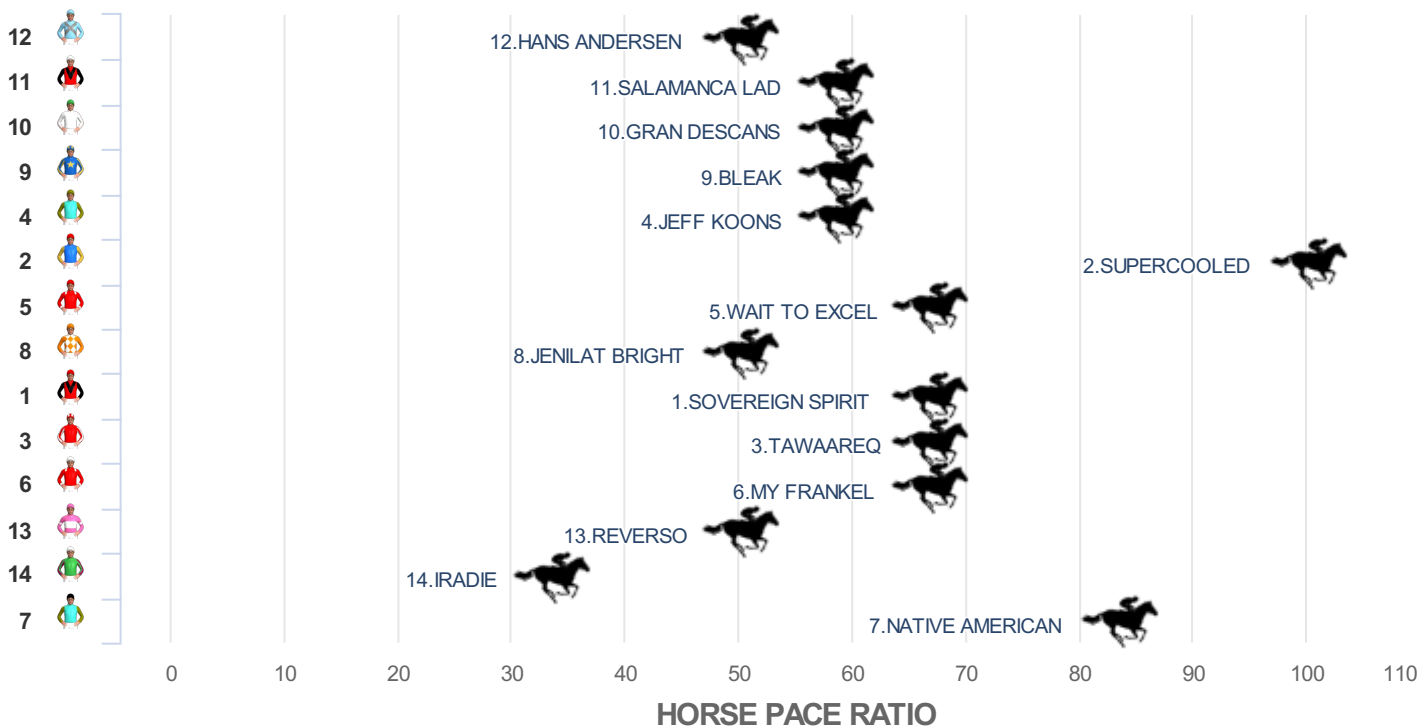

SPEEDMAP: PREDICTED SETTLING POSITIONS AFTER START