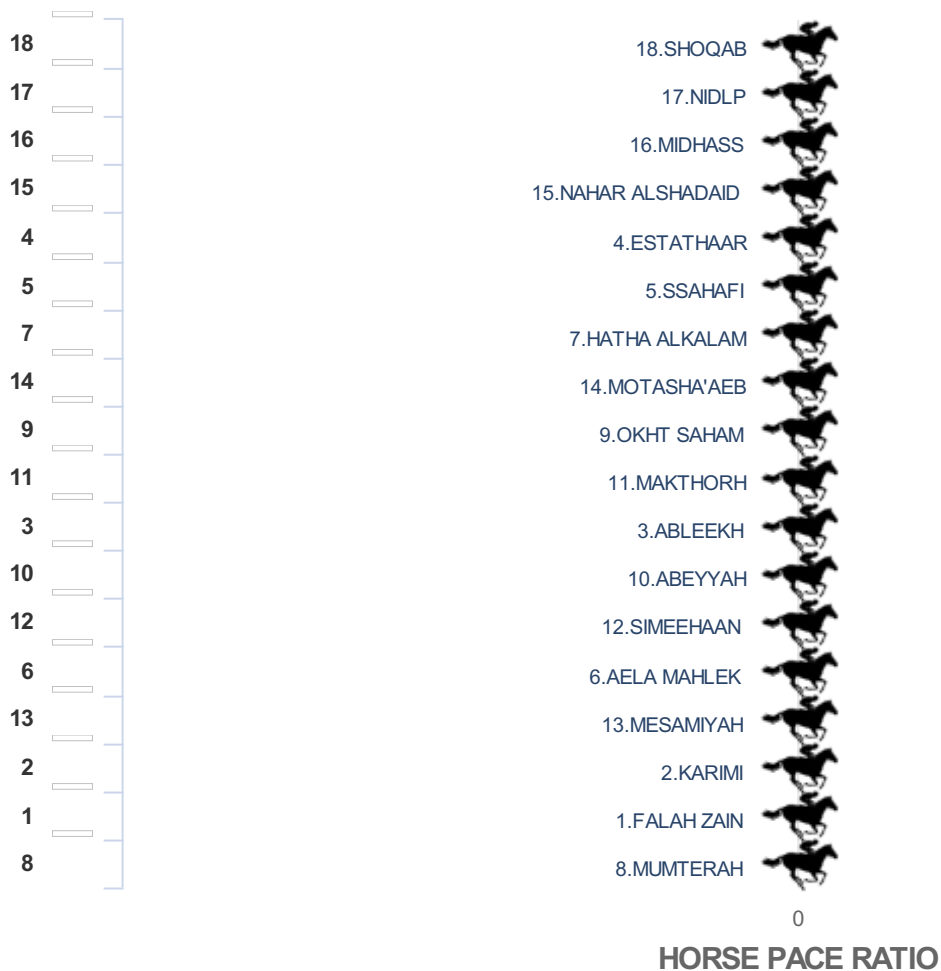

SPEEDMAP: PREDICTED SETTLING POSITIONS AFTER START

4

22:45

Sarawat Cup Presented by SAUDIA

1st : SAR 2 125,000 ر.س , 2nd : SAR 3 50,000 ر.س , 3rd : SAR 4 37,500 ر.س , 4th : SAR 5 25,000 ر.س , 5th : SAR 12,500 ر.س

SAR 250,000 ر.س
DIRT 1200m

Tab	Form	Horse	Crs	PM 12m	A	Wt	BP	Jockey	Trainer	JT	Dist
1	2216	ABA ALMAE'ALY	1-2-4	$15,125	3	58.0	17	I O JR	F SAAD	0-0-0	0-0-0
2	64304	ABO SAEED	0-1-6	$27,600	3	58.0	13	A ALKREDIS	F ALBQUMI	0-2-13	0-0-2
3	21601	AEZ ALKHATIR	2-1-5	$20,600	3	58.0	5	F ALFOURAI	H ALSHAMARI	1-2-5	0-0-0
4	17106	ALFRINDAD	2-1-6	$9,357	3	58.0	8	M ALYAMI	S ALFARRAJ	0-0-0	0-0-1
5	81301	ALKLOTHANI	2-1-5	$14,750	3	58.0	18	L MORALES	A ALFAHAM	1-2-11	2-0-2
6	71123	ALMAD'AGI	2-2-4	$209,000	3	58.0	6	A ALFOURAI	A ABDULWAHED	1-3-8	0-0-0
7	57230	ALMAJTHAM	0-4-8	$17,438	3	58.0	2	A ALFAIROUZ	N ALOTAIBI	0-0-0	0-1-1
8	8222	AZIZ FAHAD	0-3-4	$38,000	3	58.0	11	A ALMUTIB	A ALHAMAD	19-55-452	0-0-0
9	1110	ELA ALAMAM	3-0-4	$33,125	3	58.0	12	R FERREIRA	S ALHARABI	22-14-67	2-0-2
10	32	KAVALOO	0-2-2	$18,000	3	58.0	7	A MORENO	A ALMONIF	8-9-50	0-0-0
11	80531	NAJM SAITTA	1-1-5	$8,500	3	58.0	1	A ALKHAMIS	M SAUD	2-2-15	0-0-0
12	202x2	SHANAASS	0-2-3	$8,400	3	58.0	15	A ALAWFI	G ALGHAITH	23-52-312	0-2-2
13	51373	TEWAKAL BALLAH	1-2-6	$6,667	3	58.0	14	M ALHUBAIL	F ALABDMONIM	0-4-15	0-0-0
14	13	TOUFAN NAJD	1-1-2	$16,375	3	58.0	3	A ALSARHANI	T ALTHUNAYYAN	1-1-5	1-1-2
15	63225	WAYAK	0-3-5	$5,833	3	58.0	16	E ALTURISI	M ALMESHRAFI	4-13-71	0-2-4
16	12x0	ANA ALJONUBIYAH	0-0-1	$35,000	3	56.0	10	C OSPINA	H ABDULWAHED	5-2-21	0-0-0
17	72437	AZMAAT	0-2-4	$41,500	3	56.0	4	J ROSARIO	A ALFAHAM	0-0-0	0-0-0
18	83002	TAHTOHAT NAJD	0-2-6	$21,143	3	56.0	9	M ALDAHAM	T ALQATTAN	0-1-4	0-1-2
19	21358	MASHOUN	1-2-6	$11,542	3	58.0	19	S ALRASHEED	N ALMASOUDI	1-2-14	0-2-2
20	10801	KANZ ALNOKHBAH	1-0-4	$8,071	3	56.0	20	N K ALANAZI	T ALQATTAN	0-2-9	2-0-4
21	32040	MOA'WEDHOM	0-3-6	$5,083	3	58.0	21		T ALRABIAH		0-1-2
22	52	AEANAH ALLAH	0-1-2	$5,125	3	58.0	22		F ALADHAYANI		0-1-2