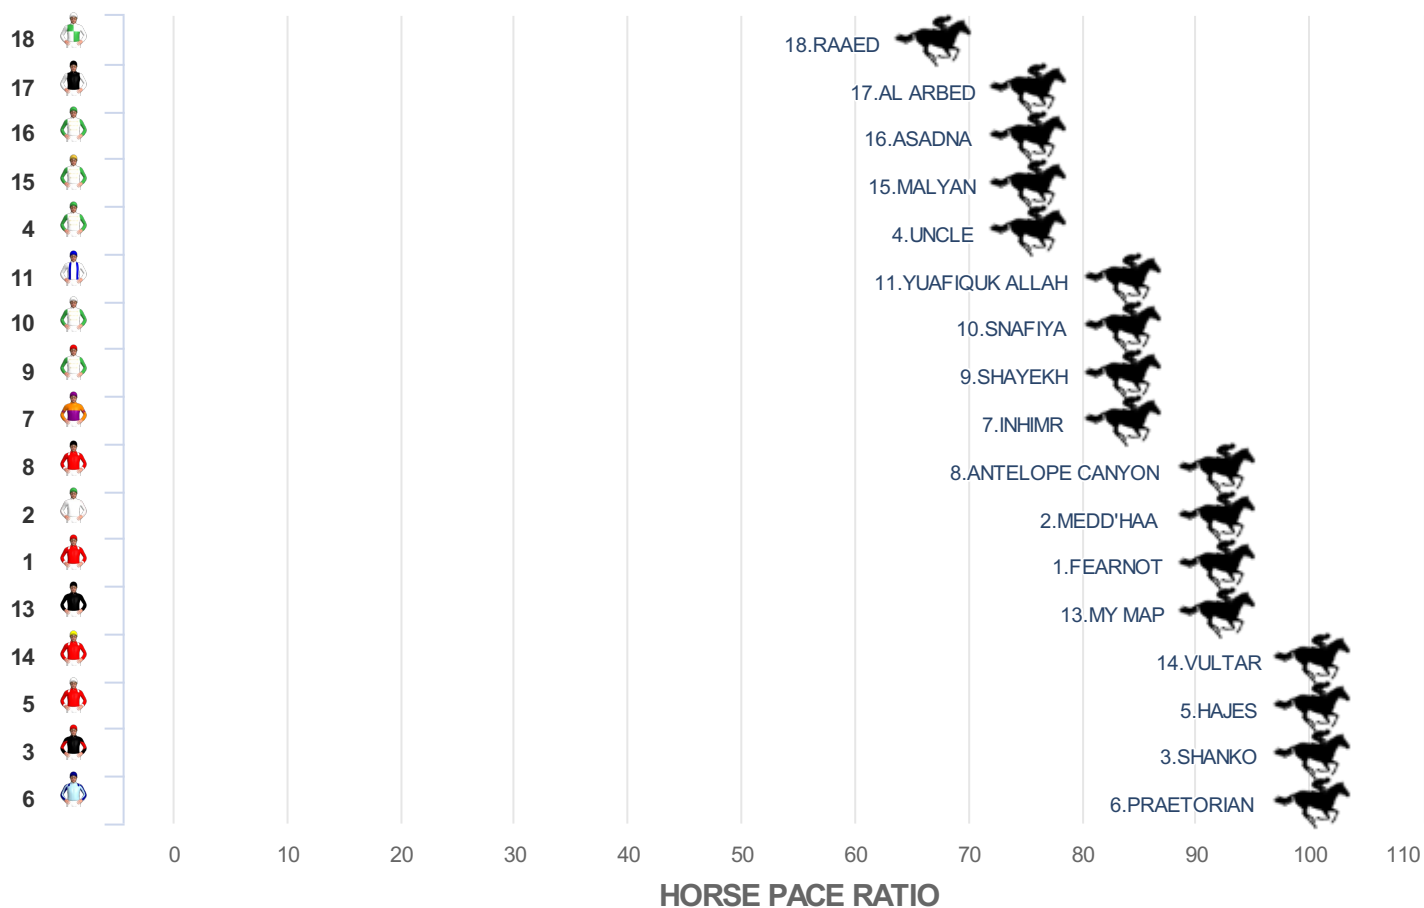

SPEEDMAP: PREDICTED SETTLING POSITIONS AFTER START

6

23:55

International Jockeys Challenge R4 (0-100) Presented by J event

1st : SAR 2 200,000 ر.س , 2nd : SAR 3 80,000 ر.س , 3rd : SAR 4 60,000 ر.س , 4th : SAR 5 40,000 ر.س , 5th : SAR 20,000 ر.س

SAR 400,000 ر.س
TURF 2100m

Tab	Form	Horse	Crs	PM 12m	A	Wt	BP	Jockey	Trainer	JT	Dist
1	77x10	CANDYMAN STAN	1-0-2	$22,214	5	61.0	1	SAFFIE OSBORNE	N FAWAZ	0-0-0	1-0-2
2	221x0	MIYAGI	2-2-4	$100,000	6	61.0	3	L MORALES	M ALALI	4-11-49	2-2-4
3	52062	QONTAR	0-3-7	$15,167	5	61.0	14	M VELON	N FAWAZ	0-0-0	0-1-4
4	14313	ARPENTEUR	1-1-4	$19,000	5	60.5	8	M ALDAHAM	F SAAD	0-6-14	0-0-2
5	x2541	EBEN SHADDAD	1-1-5	$17,000	5	59.5	11	F BOYCE	S ALHARABI	0-0-0	1-0-1
6	06625	COOL LEGEND	1-2-8	$5,313	5	58.5	4	HOLLIE DOYLE	N ALDAIHANI	0-0-0	0-1-5
7	40x5x	ALOOQAAL	0-1-4	$6,000	7	58.0	5	BILLY LOUGHNANE	B ALSUBAIE	0-0-0	0-1-4
8	15170	LOUGH DERG	2-0-4	$19,625	8	58.0	13	ANGELA JONES	S ALHARABI	0-0-0	2-1-5
9	0x340	MEBLESH	0-0-1	$12,670	4	58.0	6	FLAVIEN PRAT	A ALSIDRANI	0-0-0	1-0-2
10	x2078	YEAR OF THE DRAGON	3-1-8	$5,583	8	58.0	12	M BARZALONA	M ALHIRABI	0-0-0	2-2-7
11	81674	CAUSEWAY	0-0-1	$23,050	5	57.5	9	K TOSAKI	M ALMULAWAH	0-0-0	0-0-1
12	x0703	KORTEZ BAY	0-1-3	$20,657	5	57.5	2	F VALLE-SKAR	H ABDULWAHED	0-0-0	0-0-1
13	76583	LOUGANINI	0-1-8	$3,458	9	57.5	7	DYLAN BROWNE	N ALMINDEEL	0-0-0	1-1-6
								MCMONAGLE			
14	52125	ALKHANSAA	0-1-1	$13,964	4	56.0	10	N BALTROMEI	B GHAZWAN	0-0-0	0-1-1
15	x0x27	AGUALETO	0-2-6	$14,700	5	55.0	15		S ALHARABI		0-2-6
16	16655	DOUBLETALK	0-0-1	$9,393	5	55.0	16		B ALMOUSA		0-0-1
17	1x099	DEBORA'S DREAM	0-0-0	$11,127	5	55.0	17		N ALDAIHANI		0-0-4