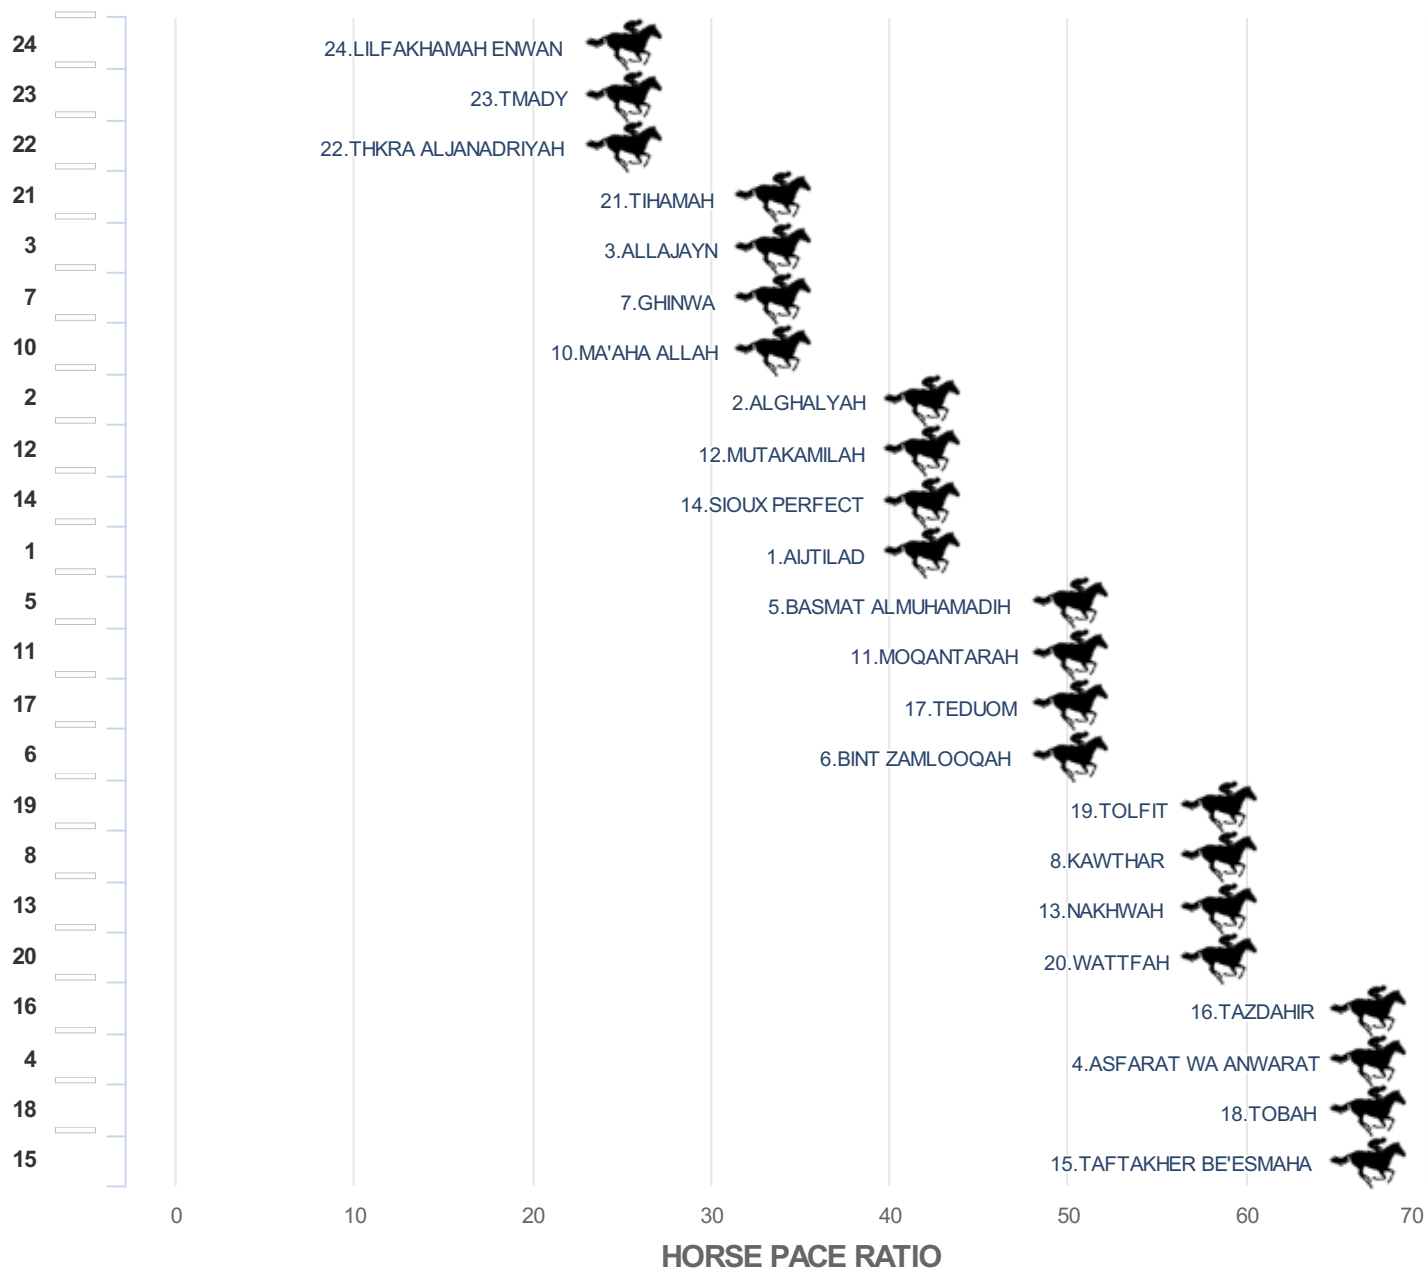

SPEEDMAP: PREDICTED SETTLING POSITIONS AFTER START

2

21:35

International Jockeys Challenge R1 (0-95) Presented by RPM

1st : SAR 2 200,000 ر.س 2nd : SAR 3 80,000 ر.س 3rd : SAR 4 60,000 ر.س 4th : SAR 5 40,000 ر.س 5th : SAR 20,000 ر.س

SAR 400,000 ر.س
DIRT 1600m

Tab	Form	Horse	Crs	PM 12m	A	Wt	BP	Jockey	Trainer	JT	Dist
1	20631	SAEBOUT	3-3-10	$18,889	5	61.0	4	F VALLE-SKAR	T SAAD	0-0-0	0-0-1
2	x0x4x	SHAQRA'A SULTAN	4-3-8	$15,000	6	61.0	13	ANGELA JONES	S FAHAD	0-0-0	0-1-1
3	x2199	HAFEDHK ALLAH	6-7-32	$21,000	8	60.5	9	HOLLIE DOYLE	F SAAD	0-1-1	2-5-16
4	0x18x	HARBI	2-2-11	$9,167	6	60.0	1	BILLY LOUGHNANE	F SAAD	0-0-0	2-1-6
5	x4310	ISTITA'AEH	3-3-9	$12,750	5	60.0	8	M BARZALONA	N ALJENADE	0-0-0	2-3-8
6	26522	SHAMKHAT TEWAIQ	3-4-16	$20,292	5	59.5	2	M ALDAHAM	F MISLAT	1-0-4	0-1-3
7	43041	ASHJAA	3-3-11	$41,000	6	59.0	10	FLAVIEN PRAT	M ALHAMEED	0-0-0	0-0-2
8	0x530	FIGHTER	6-8-41	$6,780	8	59.0	7	DYLAN BROWNE MCMONAGLE	F SAAD	0-0-0	1-3-19
9	14411	MIN MITHLAHA	4-2-8	$24,043	4	59.0	11	K TOSAKI	H ABDULWAHED	0-0-0	2-2-5
10	0x003	WARDAT ALMAYADEEN	3-7-22	$10,000	6	59.0	14	F BOYCE	A ALSHAFI	0-0-0	0-3-14
11	0x095	ALTAWHIDI	6-18-75	$5,250	10	58.0	6	M VELON	A M KOBEISSI	0-0-0	5-15-52
12	x1305	REDA ALBARI	2-2-14	$16,208	5	57.5	5	L MORALES	A ALSHAIA	2-6-26	2-2-8
13	02x68	HAY NEBAHA	2-4-10	$2,400	6	57.0	12	SAFFIE OSBORNE	B RIZAIQ	0-0-0	0-1-2
14	x4093	JAWHAR ALRIYADH	4-3-17	$38,333	6	57.0	3	N BALTROMEI	A ALMUTEB	0-0-0	3-2-11
15	x1731	AEBAAB ALMOOJ	3-4-9	$19,536	5	56.0			B ALMOUSA		1-2-3
16	37953	SULTAN ALENAYA	3-10-37	$13,386	7	56.0	16		M ALKHULIFI		0-3-7
17	64400	EAJABEE	4-7-29	$18,591	7	56.0	17		H ALRASHEED		1-4-13
18	50247	MALTGA	1-3-14	$12,400	5	55.5	18		M SHRAIM		1-0-4